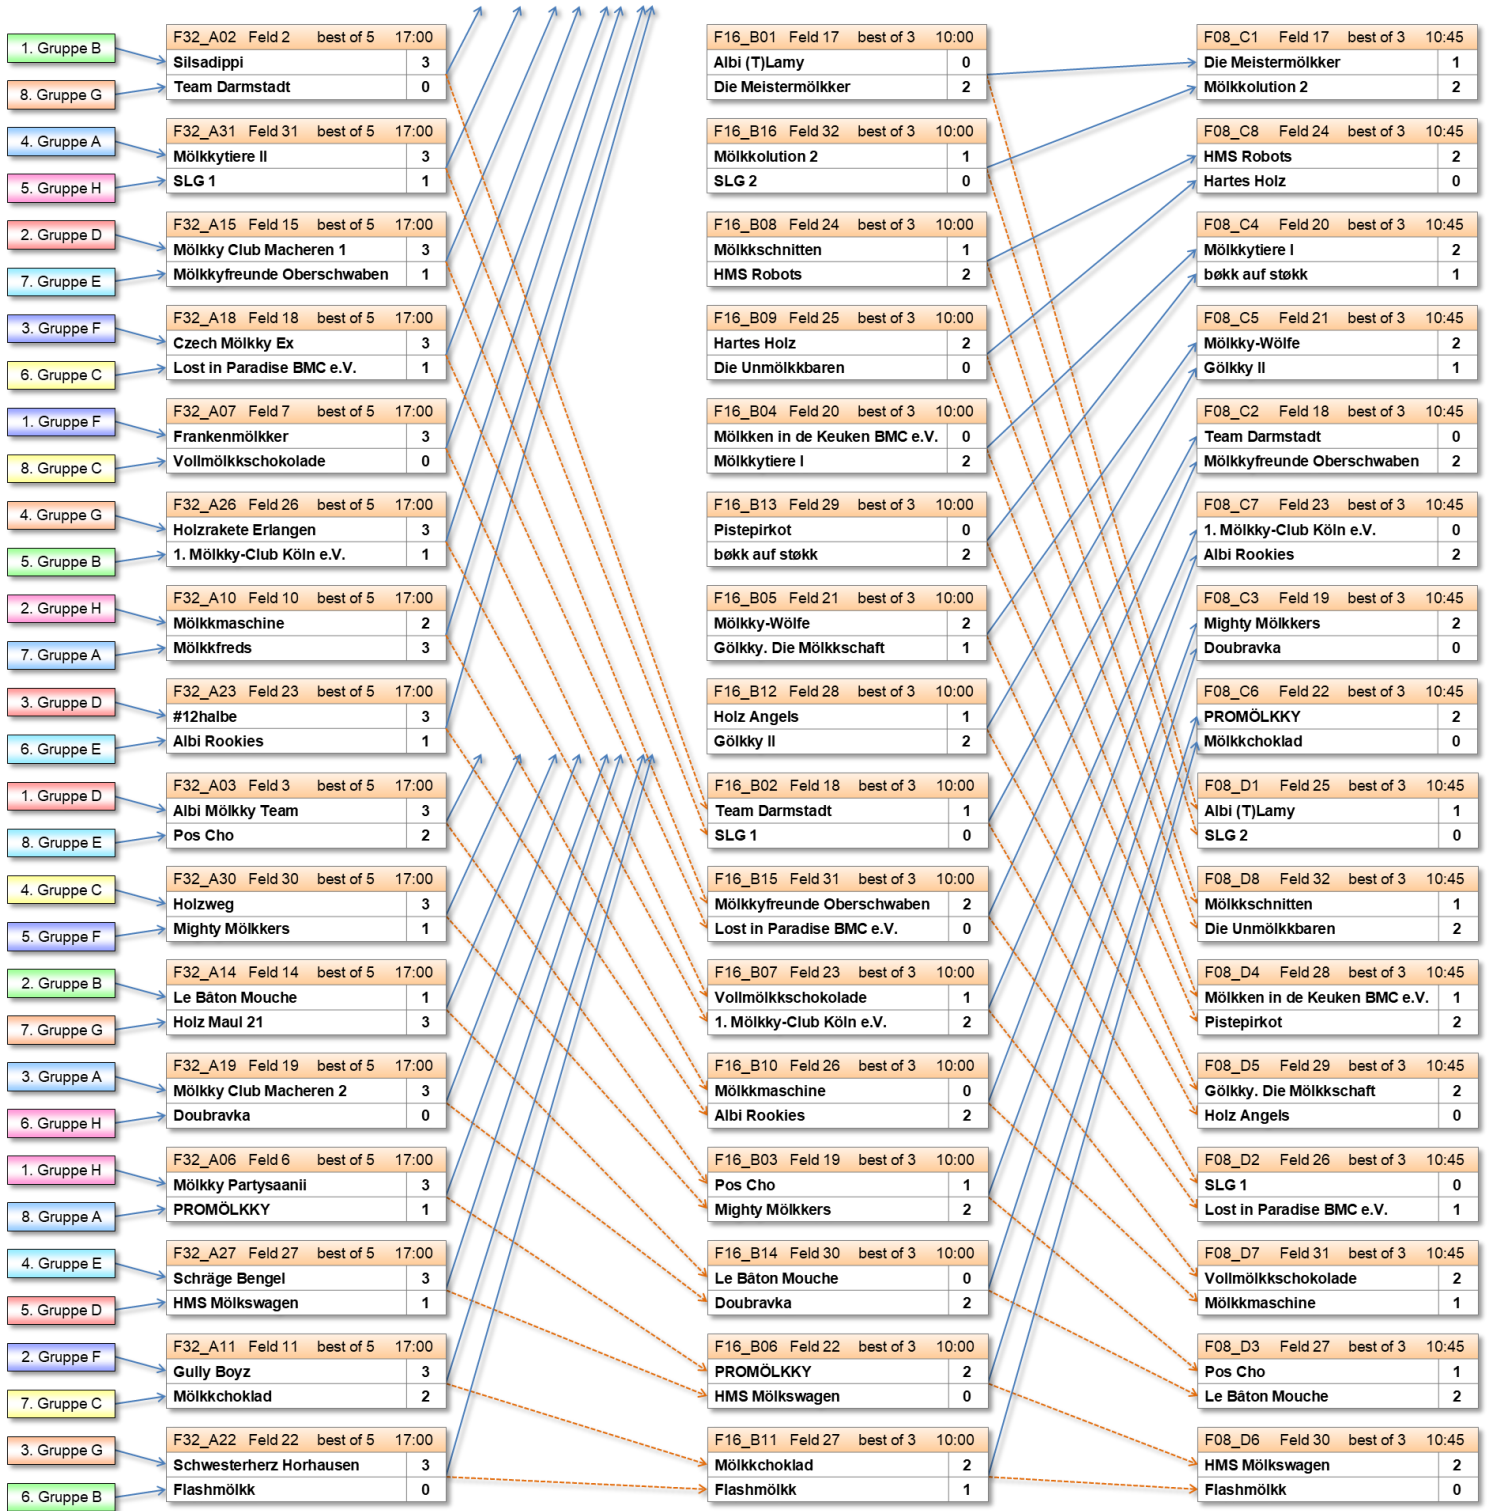

Deutsche Molkky Meisterschaft

12th German Open Molkky Championship 2019

15th - 16th June 2019, Erlangen